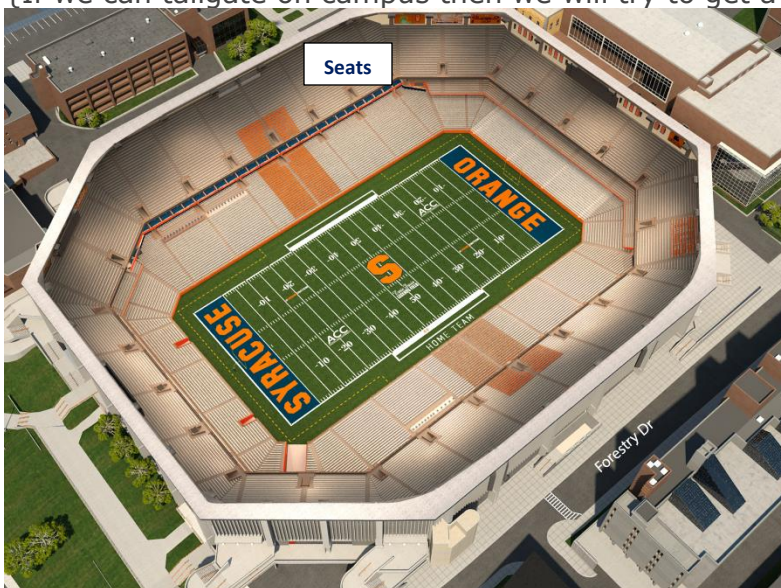

NYSATE Fall Bus Trip

by M. Borkowski

September 16th @ The Dome, Syracuse, NY
Kickoff: 3:30pm

\$50 per NYSATE Section 11 Member (including family that live in your household) and \$75 for non-members

We will be tailgating prior to the game with Dinosaur BBQ! We'll have games. It will be a great time.

Please RSVP to Lowell Lingo as soon as possible. lilingox@gmail.com

There are 55 seats on the bus from Albany and our goal is to get 100 members total from across the state together!

Leaving from Latham Farms at 10am, hopefully other Sections will join us in Syracuse at 12:30 and match the subsidies below. The initial plan is to tailgate up at Skytop. BYOB
{If we can tailgate on campus then we will try to get a tour of the Engineering Structures Lab}